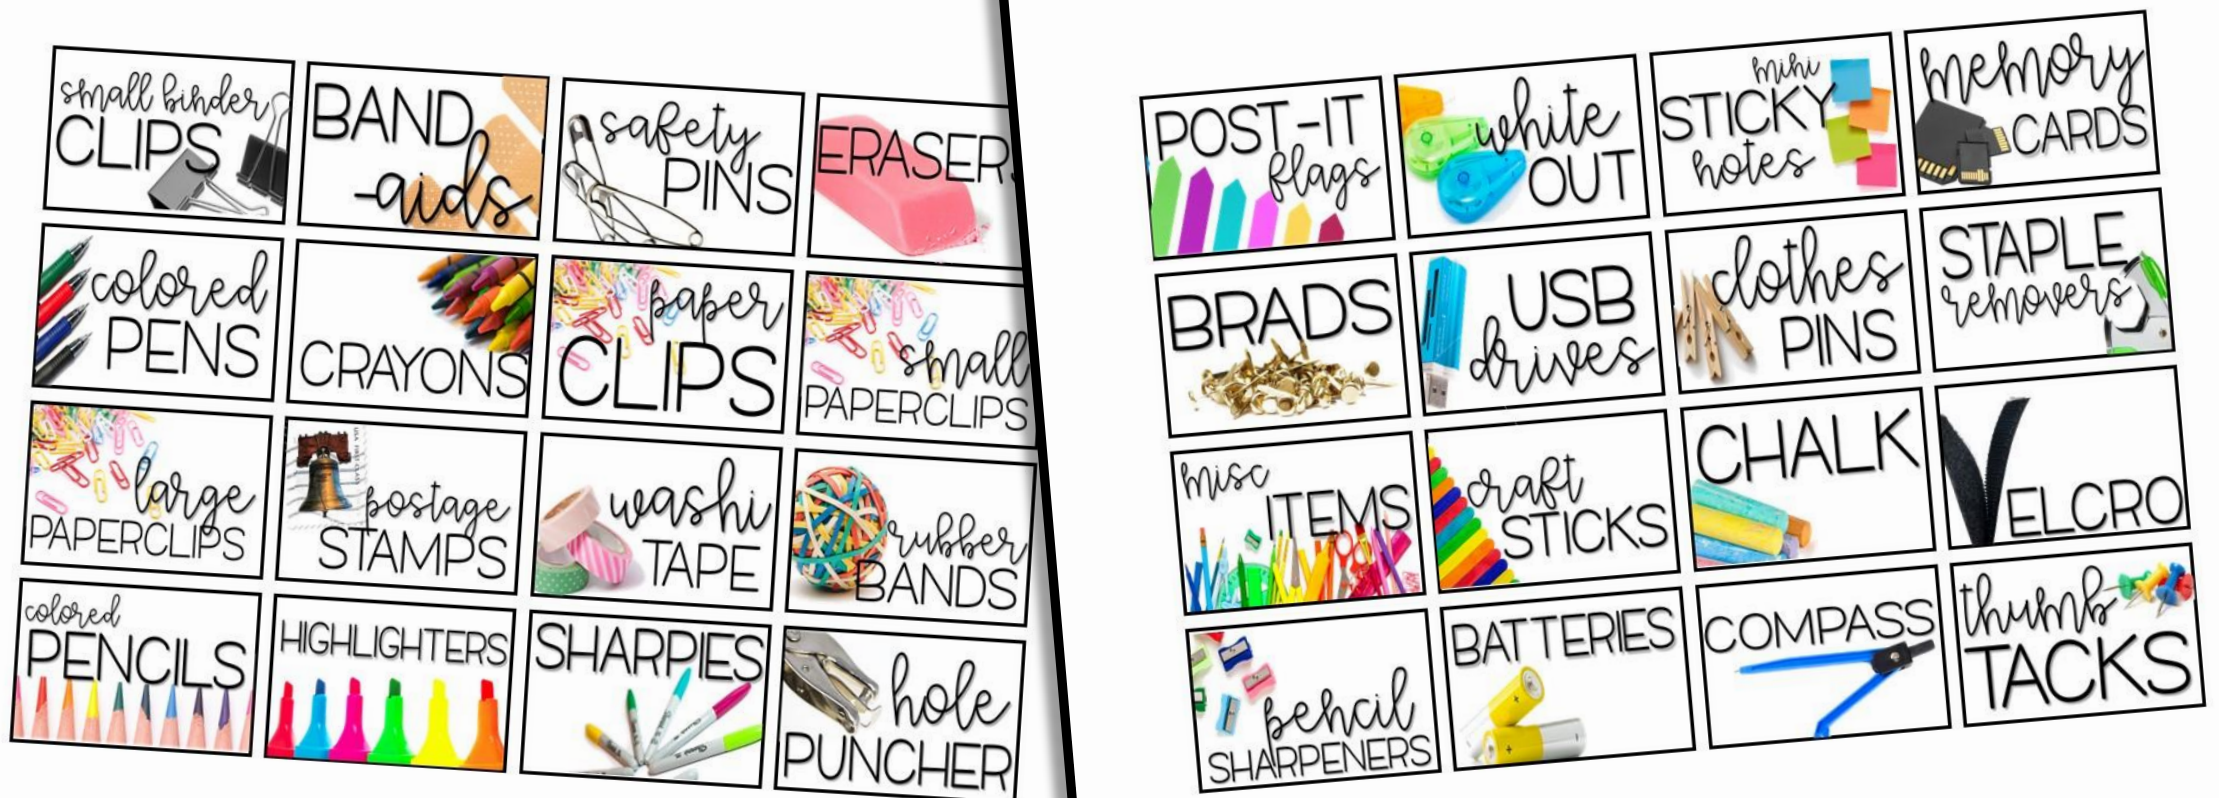

THE ULTIMATE EDITABLE

TEACHER

TOOLBOX

36 SMALL LABEL OPTIONS