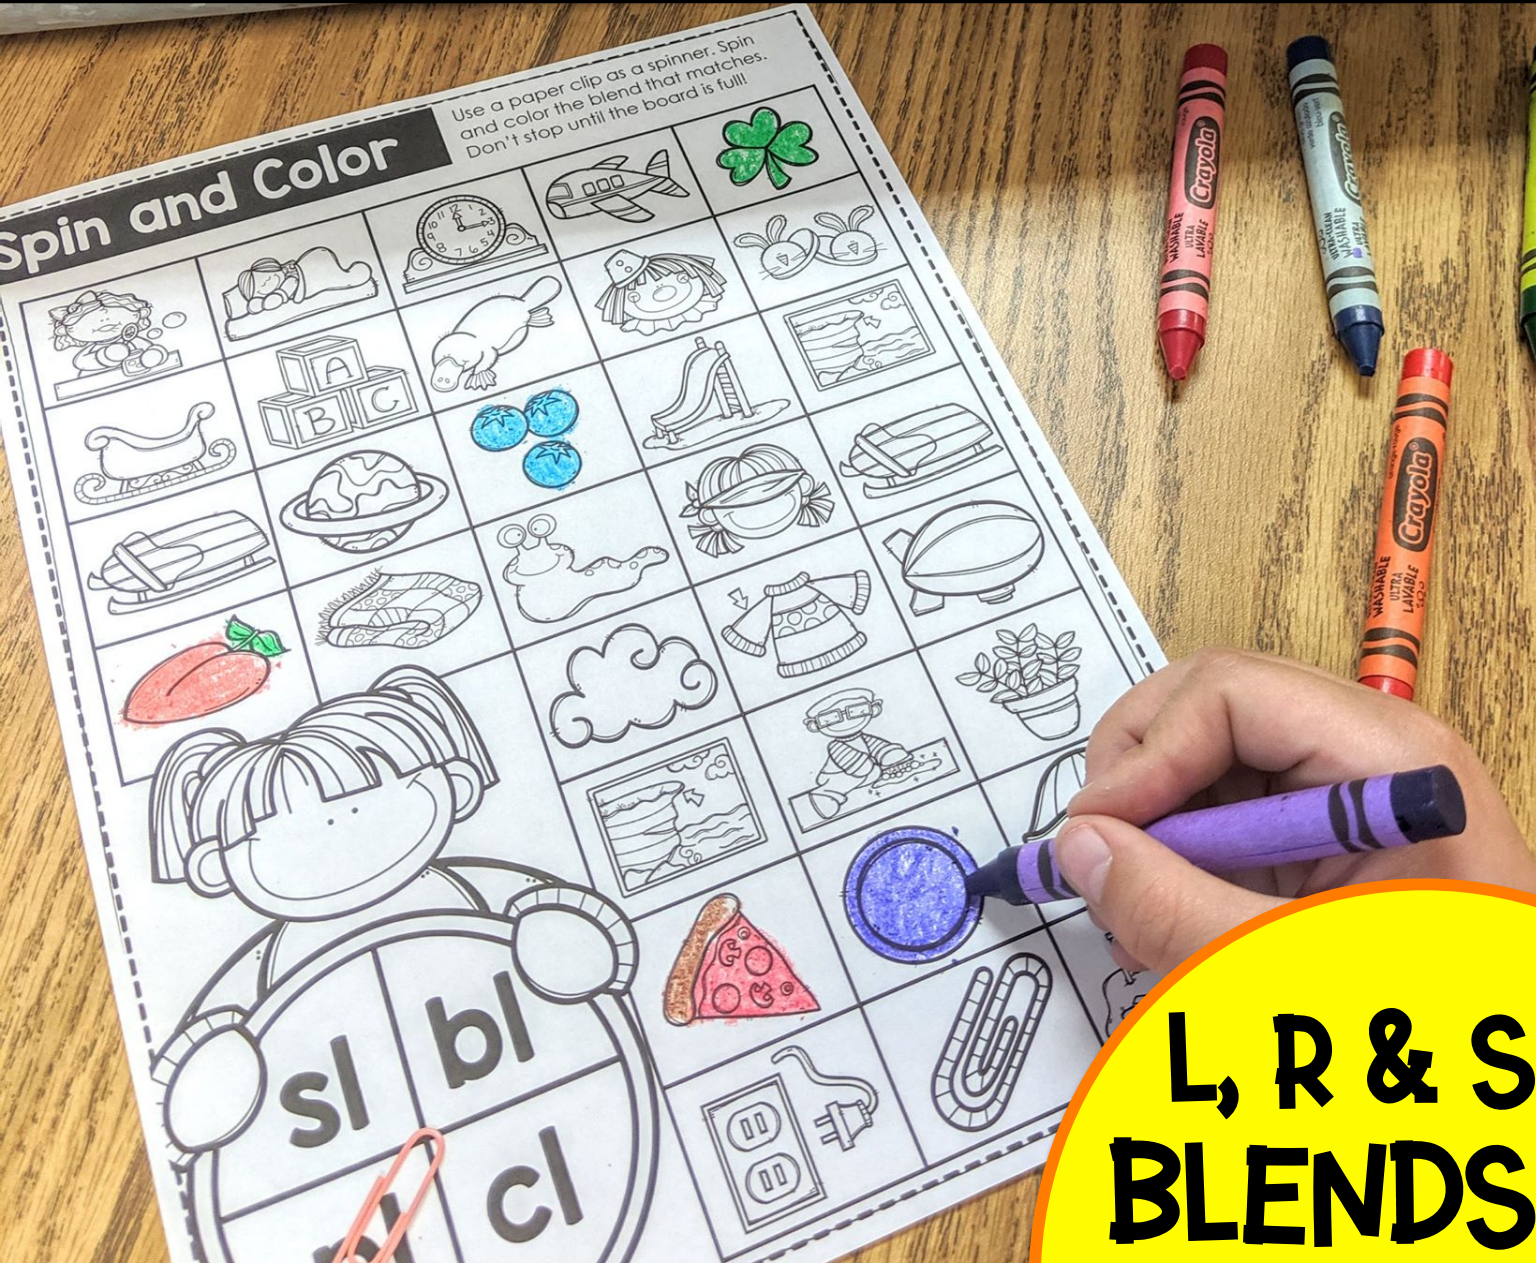

SPIN & COLOR

Use a paper clip as a spinner. Spin and color the blend that matches. Don't stop until the board is full!

Spin and Color

**L, R & S
BLENDS**

SPIN & COLOR

Spin and Color

Use a paper clip as a spinner. Spin and color the blend that matches. Don't stop until the board is full!

 gl fl pl sl				

Includes
L, R & S
Blends

Spin and Color

Use a paper clip as a spinner. Spin and color the blend that matches. Don't stop until the board is full!

 dr pr fr tr				

Spin and Color

Use a paper clip as a spinner. Spin and color the blend that matches. Don't stop until the board is full!

 sn sc sp sk				

Print & Go
Activity

Spin and Color

Use a paper clip as a spinner. Spin and color the blend that matches. Don't stop until the board is full!